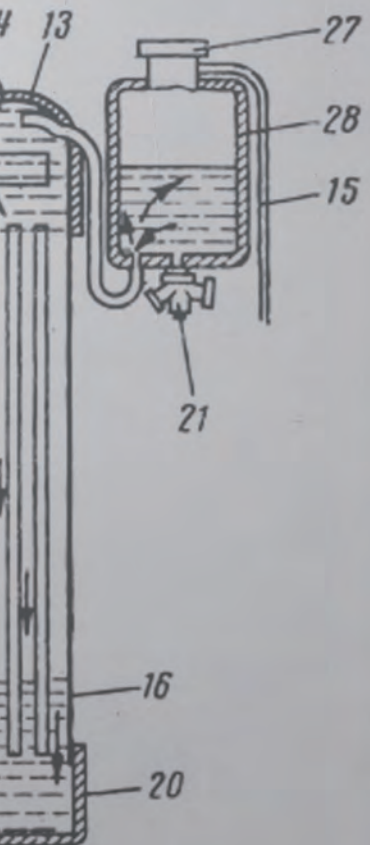

Elegant as A Dolphin

Chanel Element Lumbar Support

The lumbar support is 92mm at its widest and 55mm at its narrowest. In addition to the strong support it offers, it is designed with trapezoidal grids inspired by the Chanel stitches, making spaces more stylish. Elastic fabric of various colors matches with leather, metal and other elements to show off your unique corporate ID.

Specification

CDP60TW
W575*D575*H865(mm)

CDP62TW
W575*D570*H875(mm)

CDP70PGW
W575*D575*H920(mm)

CDP66BW
W575*D575*H1025(mm)

CDP61TW
W575*D575*H865(mm)

CDP63TW
W575*D570*H875(mm)

CDP71GW
W575*D575*H920(mm)

CDP67BW
W575*D575*H1025(mm)

Material